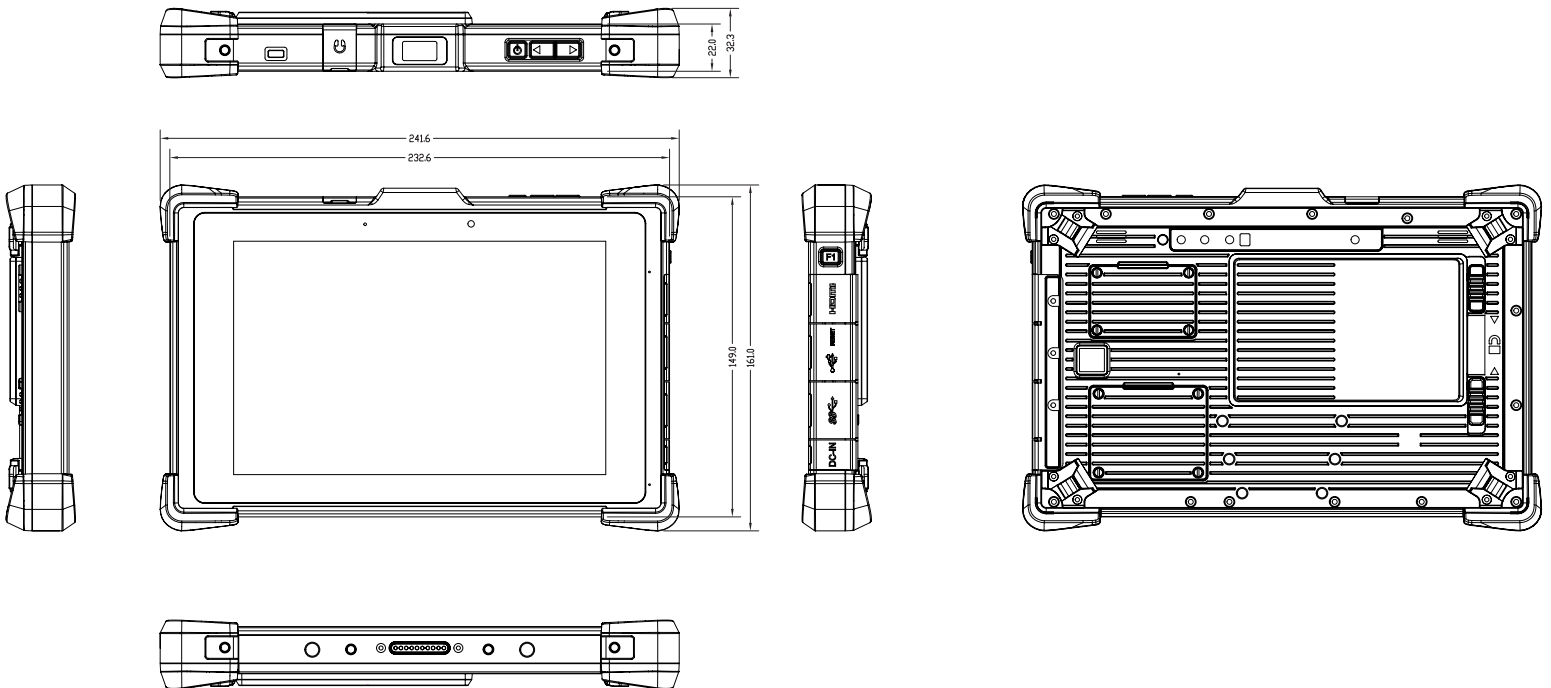

RUGGED TABLET COMPUTER RTC-80A SERIES

CONFIGURABLE & ACCESSORIES

Memory	4GB, 8GB
SSD	64GB, 128GB
4G LTE module	Sierra Wireless LTE - Verizon® or AT&T® 4G M.2 Module
Barcode Scanner	1D/2D Integrated barcode scanner
Operating System	Windows® 10 IoT Enterprise 2016 LTSC Entry (Atom), Windows® 10 IoT Enterprise 2019 LTSC Entry (Atom), Windows® 10 Professional 64bit, Ubuntu® Desktop 16.04 LTS 64bit
RTC-100-DTC	Desktop Cradle Includes: 2-USB 3.0 Ports, 1-10/100 Ethernet Port, 2-RS232 Ports, 1-VGA Port, 1-Display Port, 1-HDMI Port, 1-Speak & Mic, 1-Power. (Requires AC Wall Adapter with country-specific power cord)
RTC-100-4BAY	4-Bay Battery Charger, (Requires AC Wall Adapter with country-specific power cord)
RTC-80-VMC	Vehicle Cradle Includes: 2-USB 3.0 Ports, 1-10/100 Ethernet Port, 2-RS232 Ports, 1-Speak & Mic, 1-Power Port
AC wall adapter	3731030261
Battery Pack	9701032080
Hand-Strap "X"	9702013010

WARRANTY

Standard Warranty	2 Year Warranty
Extended Warranty	TotalCare Protection 3 or 5 Year Extended
Expected Life Cycle	7 Years

DIMENSIONS

Measurements shown in mm. All dimensions are ± 0.5mm