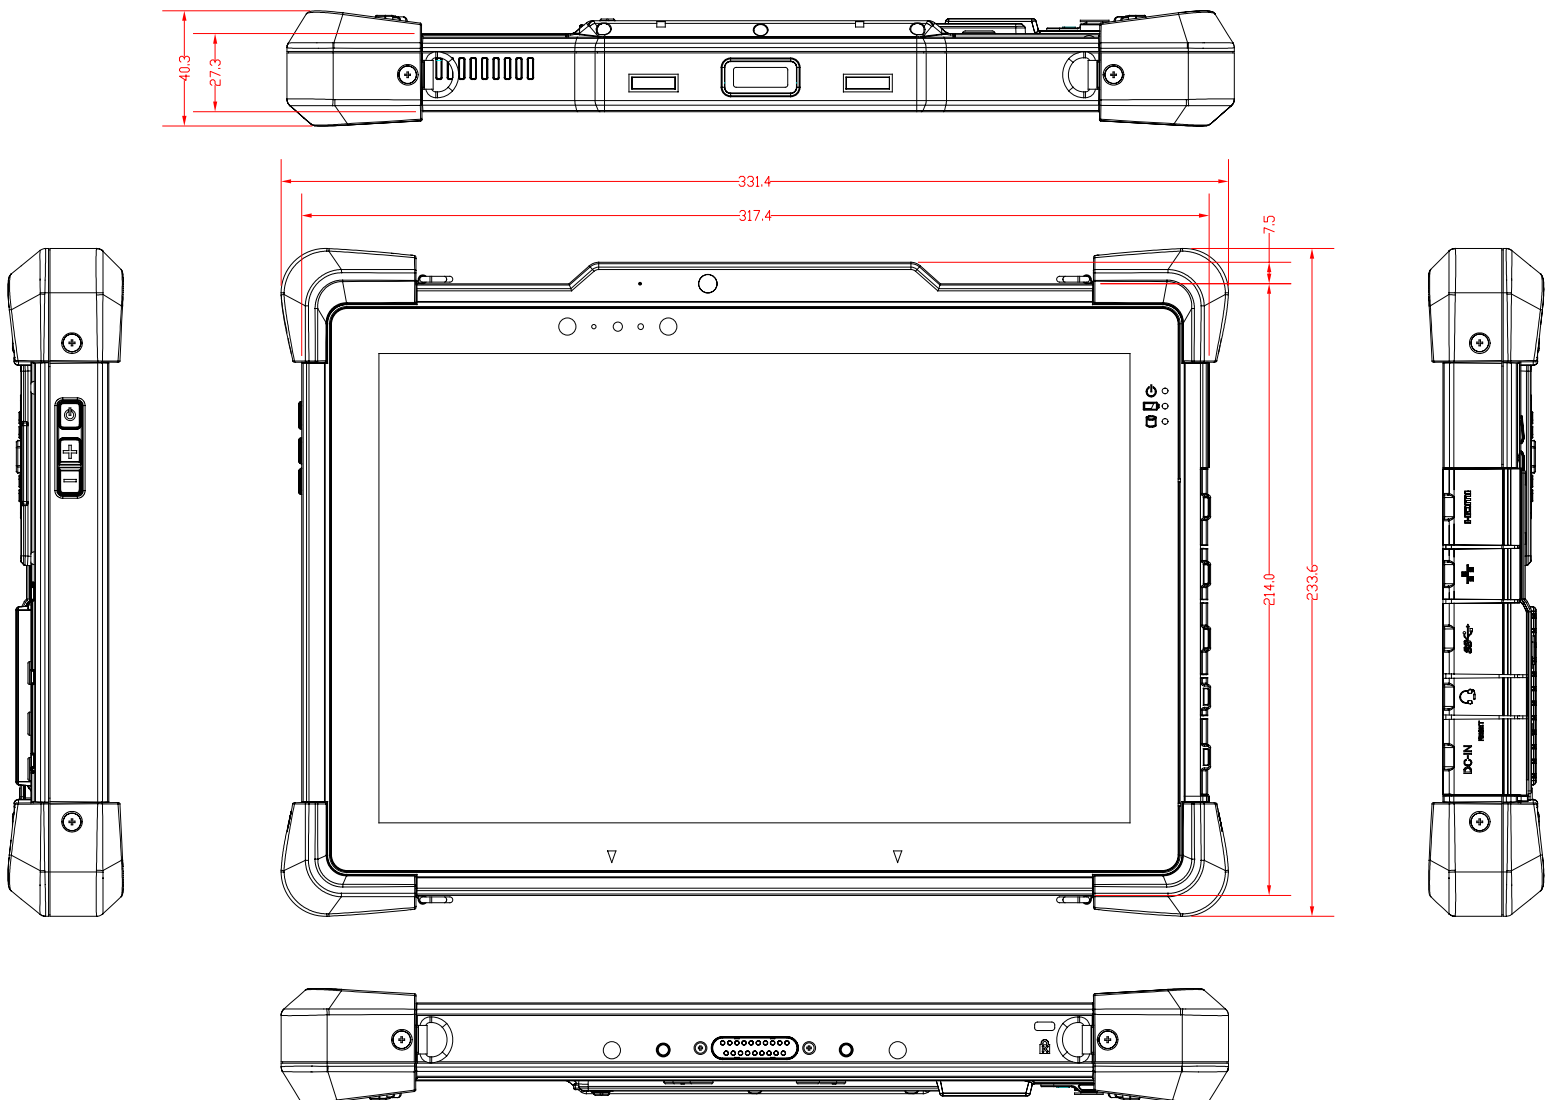

CONFIGURABLE & ACCESSORIES

4G LTE module	Sierra Wireless LTE - Verizon® or AT&T® 4G M.2 Module
Barcode Scanner	1D/2D Integrated barcode scanner
Operating System	Windows® 10 IoT Enterprise 2016 LTSC Value (i3/i5), Windows® 10 IoT Enterprise 2019 LTSC Value (i3/i5), Windows® 10 Professional 64bit, Ubuntu® Desktop 16.04 LTS 64bit
RTC-120-DTC	Desktop Cradle Includes: 4-USB 3.0 Ports, 1-10/100 Ethernet Port, 2-RS232 Ports, 1-VGA Port, 1-Display Port, 1-HDMI Port, 1-Speak & Mic, 1-Power. (Requires AC Wall Adapter with country-specific power cord)
RTC-120-4BAY	4-Bay Battery Charger, (Requires AC Wall Adapter with country-specific power cord)
RTC-120-VMC	Vehicle Cradle Includes: 4-USB 3.0 Ports, 1-10/100 Ethernet Port, 2-RS232 Ports, 1-Speak & Mic, 1-Power Port
AC wall adapter	3731030251
Battery Pack	9701012080
Hand-Strap "X"	9702013010

WARRANTY

Standard Warranty	2 Year Warranty
Extended Warranty	TotalCare Protection 3 or 5 Year Extended
Expected Life Cycle	7 Years

DIMENSIONS

Measurements shown in mm. All dimensions are ± 0.5mm