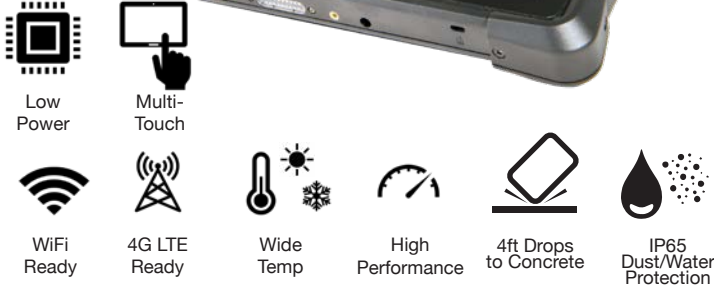

RUGGED TABLET COMPUTER RTC-120 SERIES

Rugged Tablet Computer with 7th Generation Kaby Lake Intel® i5-7200U 3.10GHz Quad Core Processor, 12.2" 800NIT PCAP Touch Screen, WiFi, Bluetooth® Ethernet, Micro HDMI, USB, 8MP Camera, 4G LTE Ready

SYSTEM SPECIFICATIONS

Casing	IP65 rated, 1 meter 200 cycle tumble test, MIL-STD-810G, 4ft drop to concrete 26 times all sides
LCD Panel	12.2" WUXGA 1920 x 1200 IPS 800 nits (Sunlight readable)
Touch Screen	Projective Capacitive, 10-point multi-touch, supports glove mode and wet-touch mode
Processor	Intel® i5-7200U 3.10GHz
Processor Generation	Kaby Lake™
Processor Cores	4
Memory	8GB DDR4 SO-DIMM (standard), max support 16GB
Storage	128GB (standard) or 512GB, 1TB M.2
Chipset	SoC integrated
Graphics	Intel® HD Graphics 620
Audio	1 • Microphone, 2 • 85dB integrated speakers
GPS	Ublox M8® with internal active patch antenna
Camera	1 • rear facing 8MP auto focus with flash 1 • front facing 2MP auto focus
WiFi	Intel® 802.11ac/a/b/g/n WiFi, Bluetooth® 5.1
4G Ready	Sierra Wireless 4G LTE - Verizon® or AT&T® M.2 Module (optional)
Sensors	9 axis MEMS sensor (Accelerometer, eCompass, Gyroscope) Ambient Light Sensor
BIOS	AMI UEFI
Expansion Interface	1 • 1D/2D Integrated barcode scanner (optional) 1 • NFC Reader (optional) 1 • FIPS complaint finger print reader (optional)
Buttons	1 • Power, 1 • Vol+, Vol-, 3 • Programmable Key
Security	1 • Intel® TPM 2.0
System Indicator	1 • green LED for system power-on 1 • green LED for SSD active 1 • green battery

MECHANICAL SPECIFICATIONS

Color	Black
Construction	IP65 rated, impact-resistant double injected, ABS+PC polymer with rubber, multiple 4ft drops to concrete
Dimensions (W x H x D)	317.5mm x 214mm x 27.3mm (12.5" x 8.42" x 1.07")
Weight	1800g (3.96 lbs.)

FEATURES

- IP65-rated enclosure: MIL-STD-810G
- 12.2" 800 NIT, PCAP Touch, Supports Glove Mode and Wet-Touch Mode
- Intel® i5-7200U 3.10GHz Quad Core Processor
- 8GB DDR4 RAM, max. up to 16GB
- 4G LTE Ready - Verizon® or AT&T®
- Wifi Intel® ac/a/b/g/n, Bluetooth®5.1
- 8MP rear camera with flash, 2MP front camera
- Hot swappable 7.6V, 6200 mAh Li-Polymer Battery Pack
- 8 Hours of Battery Operation
- TPM 2.0 Module
- Multi-Module and Accessory Support: Barcode Scanner, 4G LTE Module, Vehicle Cradle, Desktop Cradle, 4-Bay Battery Charger
- Wide range operating temperature supported